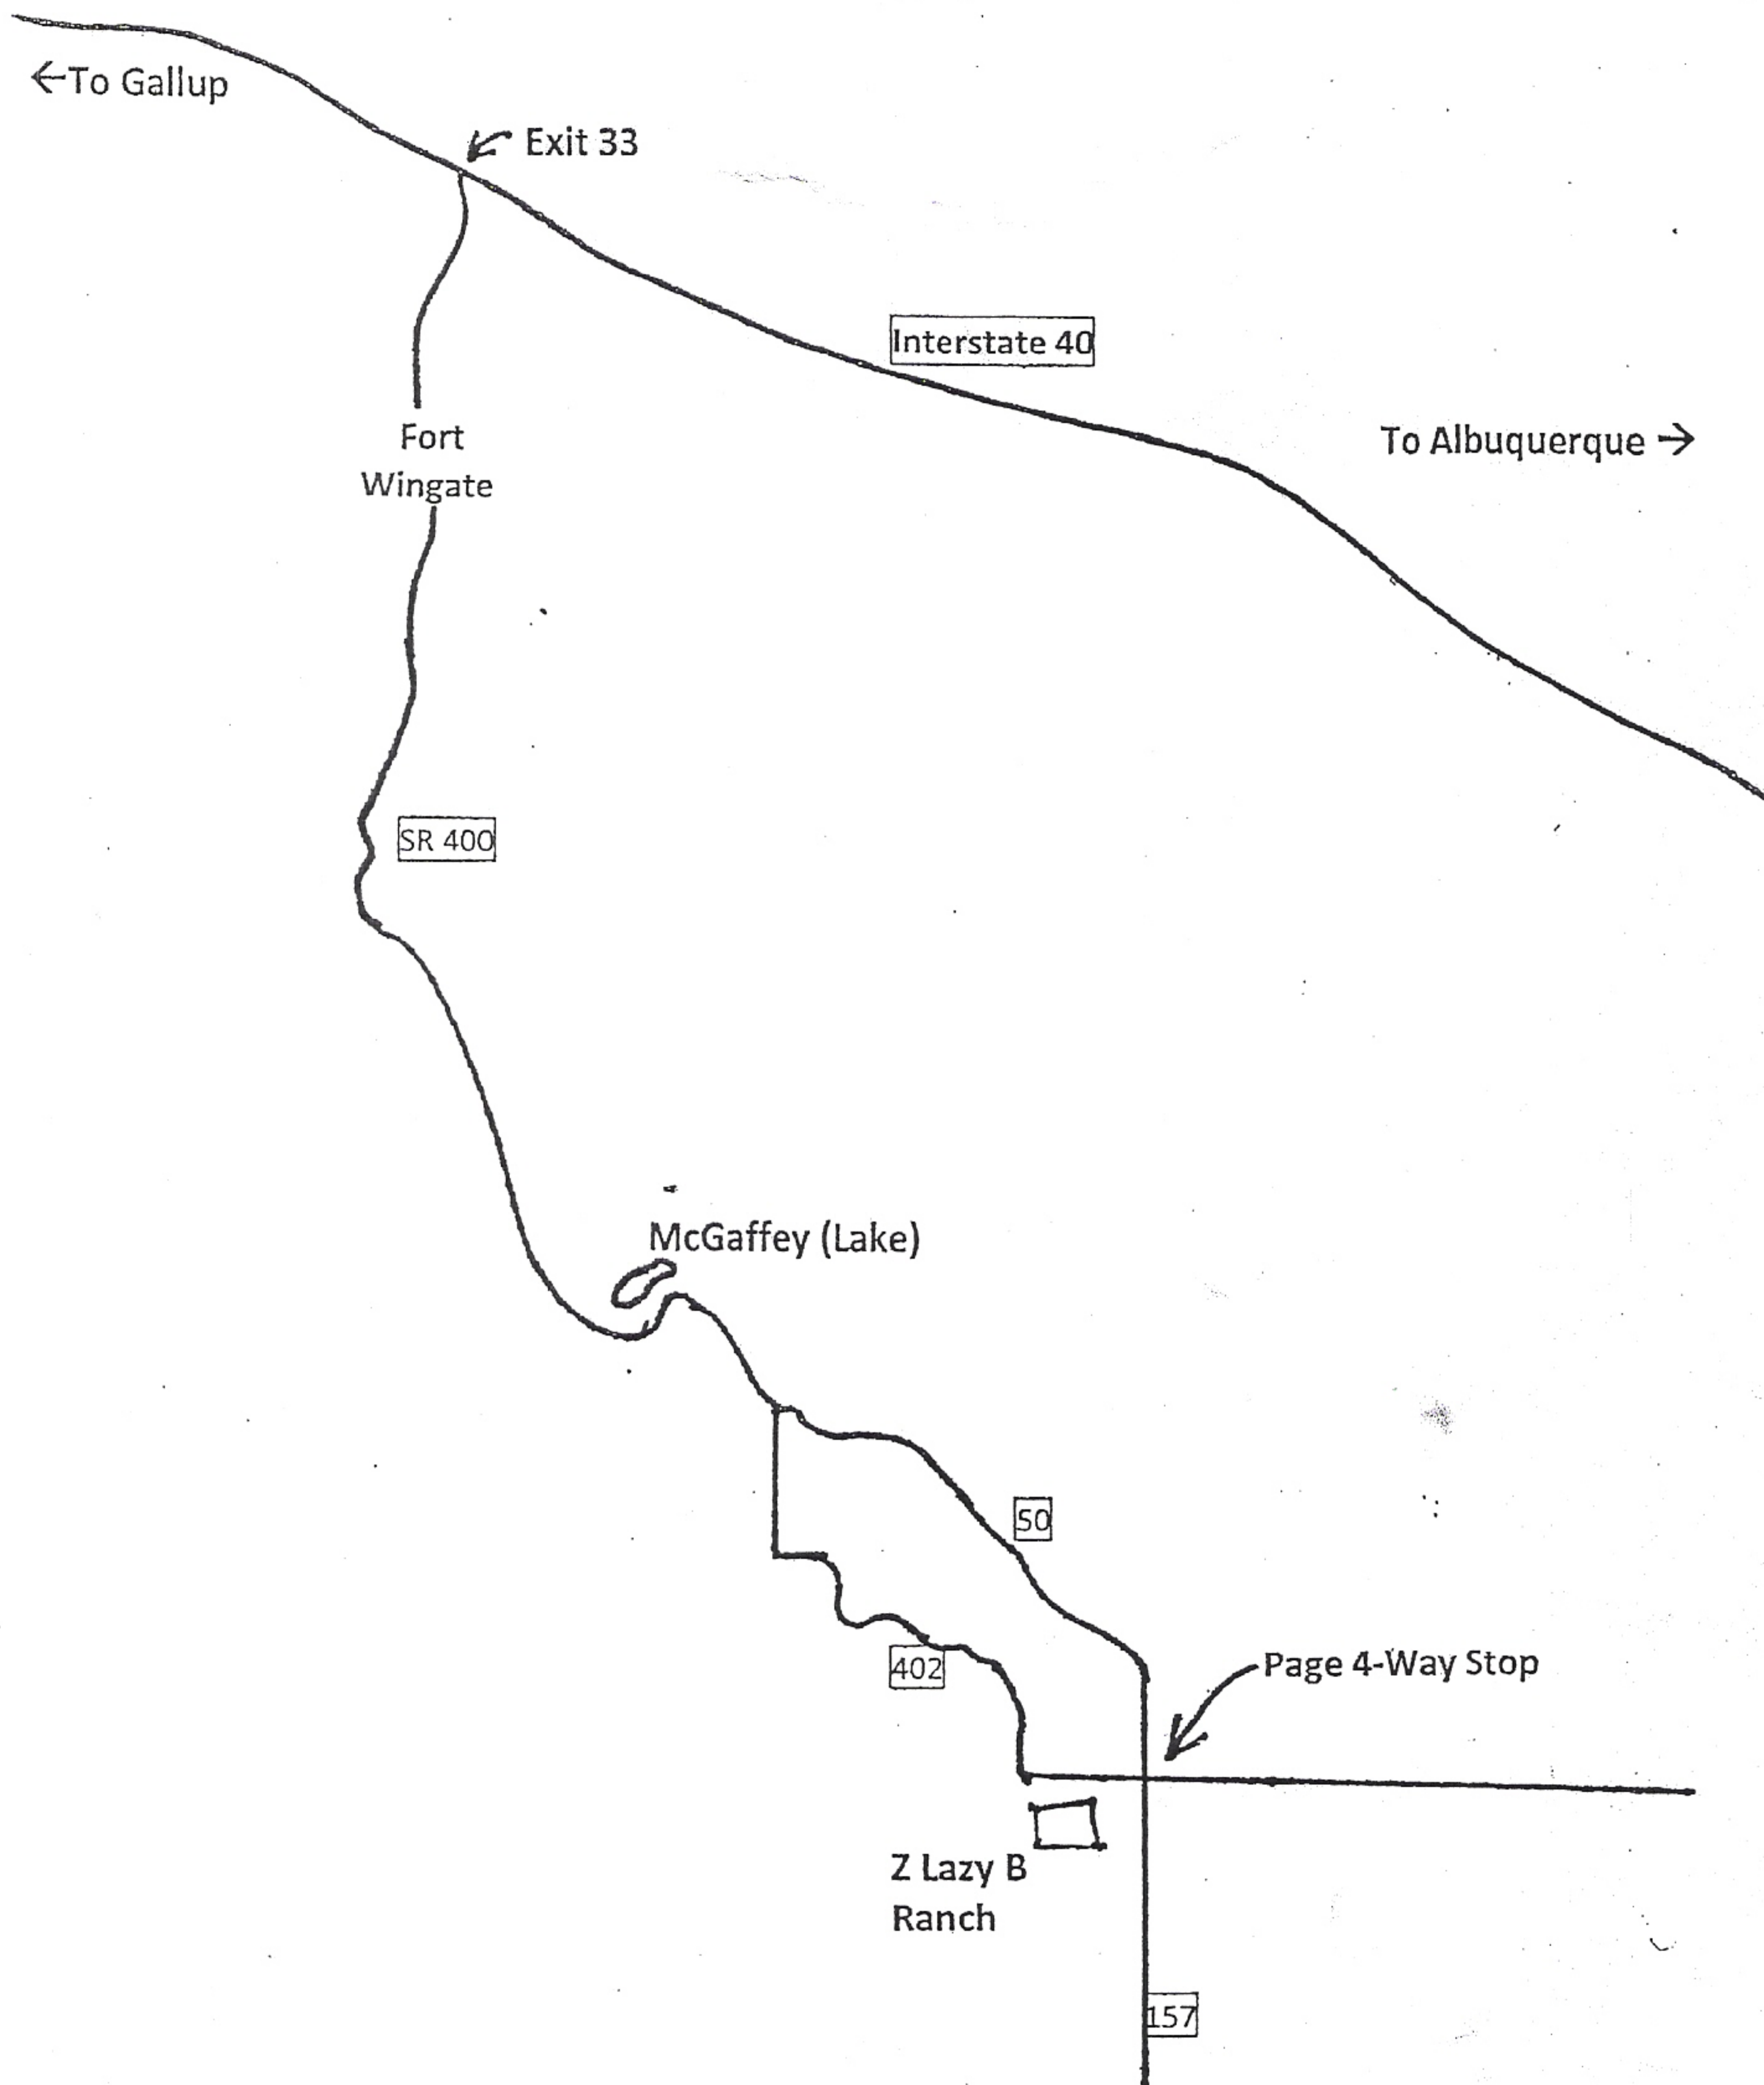

Directions to the Z Lazy B Guest Ranch

From Exit 33, drive South, passing through Fort Wingate ~ 10 mi. to McGaffey Lake.

Continue through McGaffey and go ~ 3.5 mi. to the Page four-way stop.

Turn right (West) and go 1 mile to the Z Lazy B Ranch.

The entrance will be on your left (South).

Look for the brand on the gate.

Ranch phone: 505-488-5600 (Jeannie)